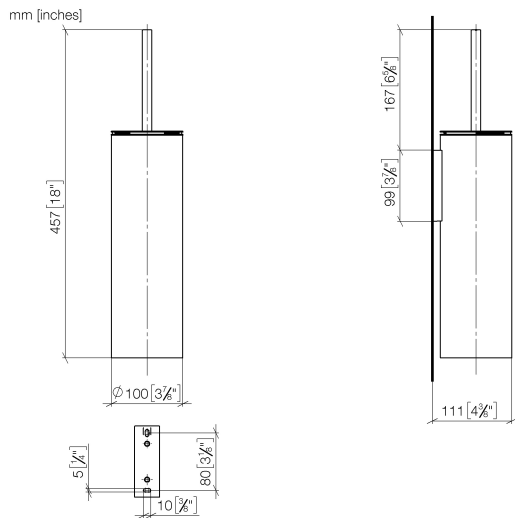

83 910 979

- brush, matte black
- width 100mm
- height 456 mm
- 110mm projection

Fits: MADISON, MEM, TARA, CL.1, LISSÉ,
VAIA, META, CYO

	Chrome	83 910 979-00
	Brushed Platinum	83 910 979-06
	Platinum	83 910 979-08
	Dark Chrome	83 910 979-19
	Light Gold	83 910 979-26
	Brushed Light Gold	83 910 979-27
	Brushed Durabronze (23kt Gold)	83 910 979-28
	Matte Black	83 910 979-33
	Brushed Bronze	83 910 979-42
	Brushed Champagne (22kt Gold)	83 910 979-46
	Brushed Chrome	83 910 979-93
	Brushed Dark Platinum	83 910 979-99

83 910 979

83 910 979

Parts for other finishes can be found here: Brushed Platinum

Spare parts list

No.	Item Number	Name	Quantity used	Delivery time
1	90 20 97 505 01-00	handle	1	10
2	90 18 50 601 00 90	brush	1	2
3	08 18 40 524 90	insert	1	2
4	90 30 30 014 00 90	screw	1	2
5	08 23 01 503-00	casing	1	10
6	05 30 31 025 00 90	fixing set	2	2
7	05 18 40 287 00 90	holder	1	2